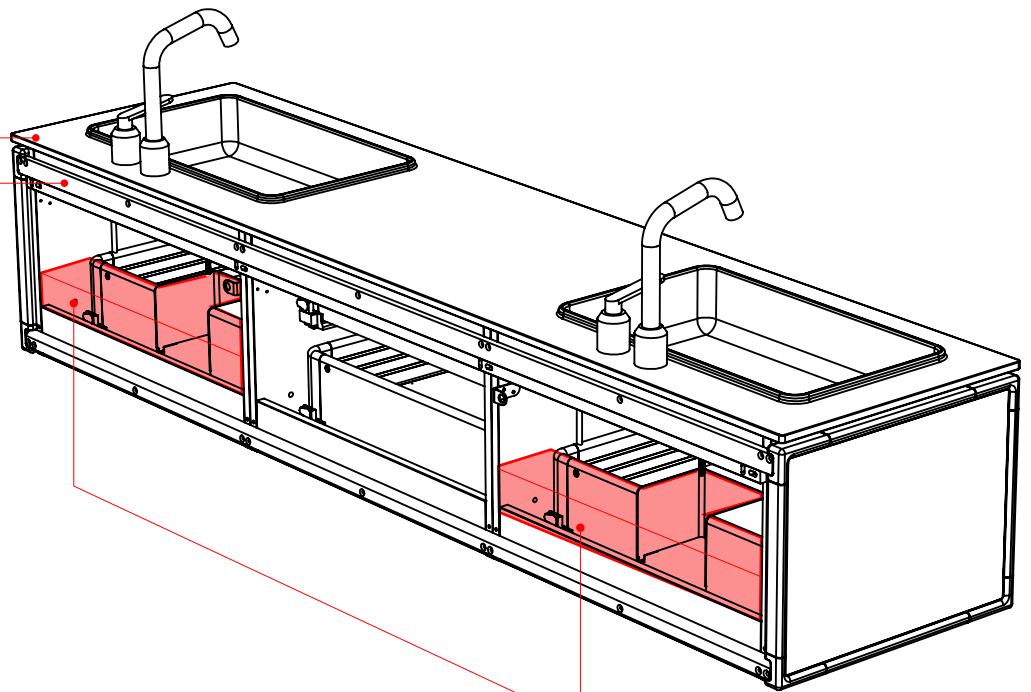

VIPP981
BATH MODULE
SMALL

1:10 on A4 | Measurements are in mm

VIPP982
BATH MODULE
MEDIUM

Worktop height: 850
Wall bracket height: 780

Clearance area for drain and pipes

SECTION A-A

SECTION B-B

1:10 on A4 | Measurements are in mm

**VIPP983
BATH MODULE
LARGE**

Worktop height: 850
Wall bracket height: 780

Clearance area for drain and pipes

1:10 on A4 | Measurements are in mm