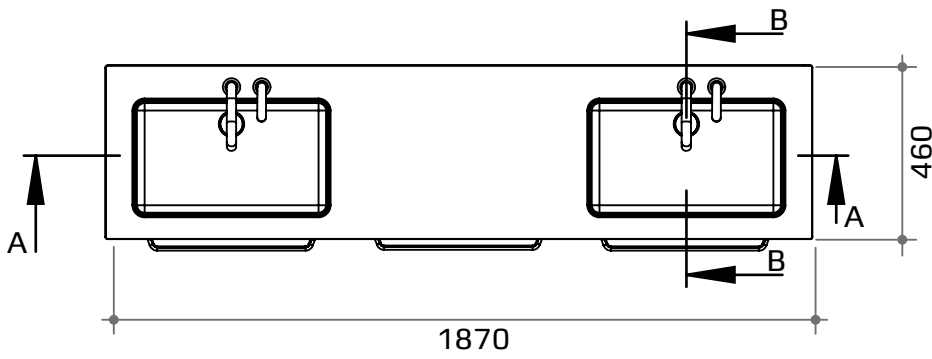

VIPP981
BATH MODULE
SMALL

1:10 on A4 | Measurements are in mm

VIPP982
BATH MODULE
MEDIUM

Worktop height: 850
Wall bracket height: 780

Clearance area for drain and pipes

SECTION A-A

SECTION B-B

1:10 on A4 | Measurements are in mm

**VIPP983
BATH MODULE
LARGE**

Worktop height: 850
Wall bracket height: 780

Clearance area for drain and pipes

1:10 on A4 | Measurements are in mm