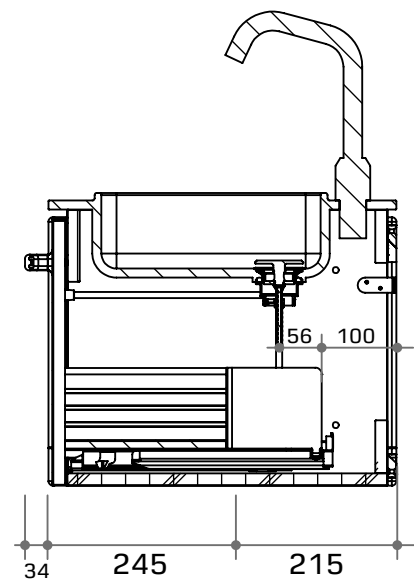

VIPP981
BATH MODULE
SMALL

1:10 on A4 | Measurements are in mm

VIPP982
BATH MODULE
MEDIUM

Worktop height: 850
Wall bracket height: 780

Clearance area for drain and pipes

SECTION A-A

SECTION B-B

1:10 on A4 | Measurements are in mm

**VIPP983
BATH MODULE
LARGE**

Worktop height: 850
Wall bracket height: 780

Clearance area for drain and pipes

1:10 on A4 | Measurements are in mm