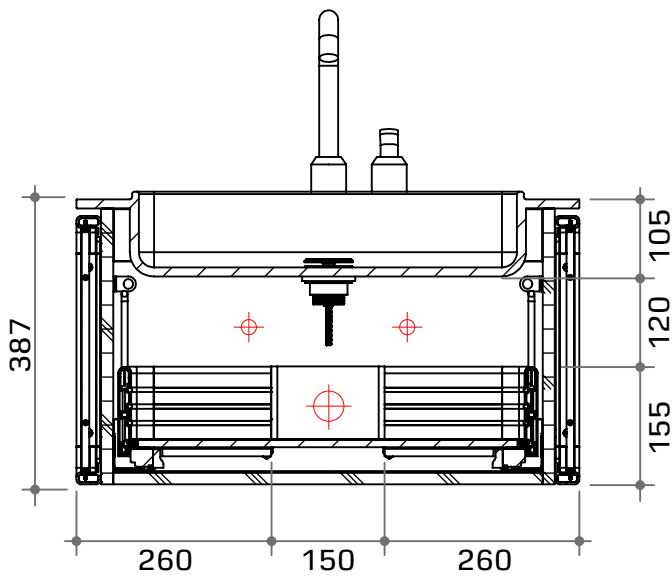

VIPP981
BATH MODULE
SMALL

1:10 on A4 | Measurements are in mm

VIPP982
BATH MODULE
MEDIUM

Worktop height: 850
Wall bracket height: 780

Clearance area for drain and pipes

SECTION A-A

SECTION B-B

1:10 on A4 | Measurements are in mm

**VIPP983
BATH MODULE
LARGE**

Worktop height: 850
Wall bracket height: 780

Clearance area for drain and pipes

1:10 on A4 | Measurements are in mm