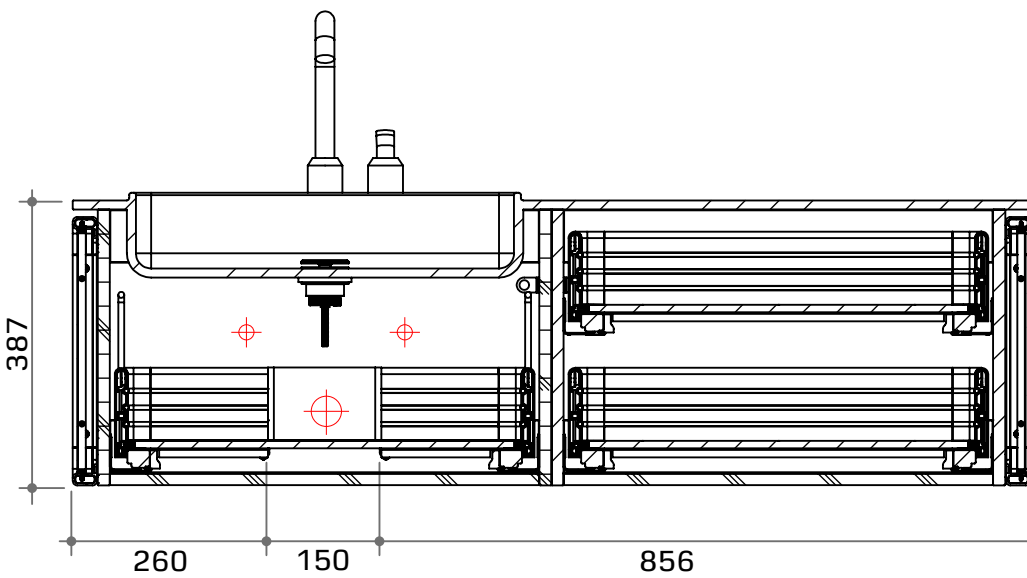

VIPP981
BATH MODULE
SMALL

1:10 on A4 | Measurements are in mm

VIPP982
BATH MODULE
MEDIUM

Worktop height: 850
Wall bracket height: 780

Clearance area for drain and pipes

SECTION A-A

SECTION B-B

1:10 on A4 | Measurements are in mm

**VIPP983
BATH MODULE
LARGE**

Worktop height: 850
Wall bracket height: 780

Clearance area for drain and pipes

1:10 on A4 | Measurements are in mm