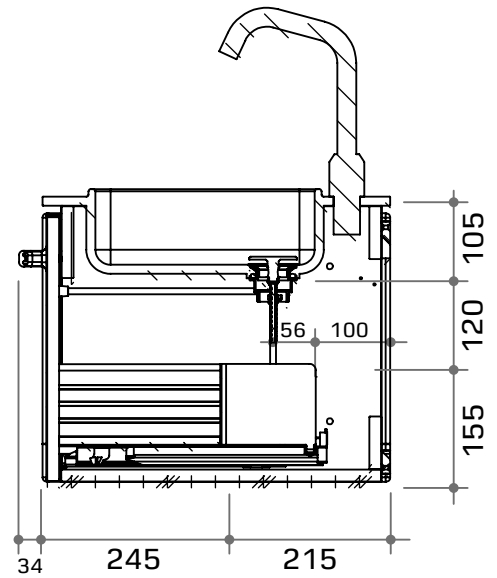

VIPP981
BATH MODULE
SMALL

1:10 on A4 | Measurements are in mm

VIPP982
BATH MODULE
MEDIUM

Worktop height: 850
Wall bracket height: 780

Clearance area for drain and pipes

SECTION A-A

SECTION B-B

1:10 on A4 | Measurements are in mm

**VIPP983
BATH MODULE
LARGE**

Worktop height: 850
Wall bracket height: 780

Clearance area for drain and pipes

1:10 on A4 | Measurements are in mm