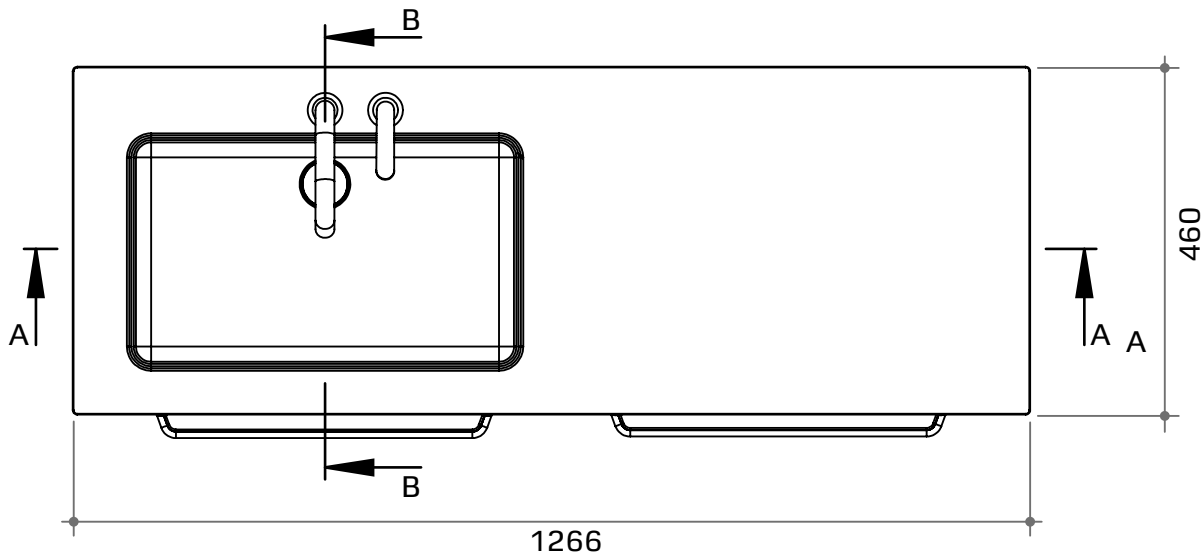

VIPP981
BATH MODULE
SMALL

1:10 on A4 | Measurements are in mm

VIPP982
BATH MODULE
MEDIUM

Worktop height: 850
Wall bracket height: 780

Clearance area for drain and pipes

SECTION A-A

SECTION B-B

1:10 on A4 | Measurements are in mm

**VIPP983
BATH MODULE
LARGE**

Worktop height: 850
Wall bracket height: 780

Clearance area for drain and pipes

1:10 on A4 | Measurements are in mm