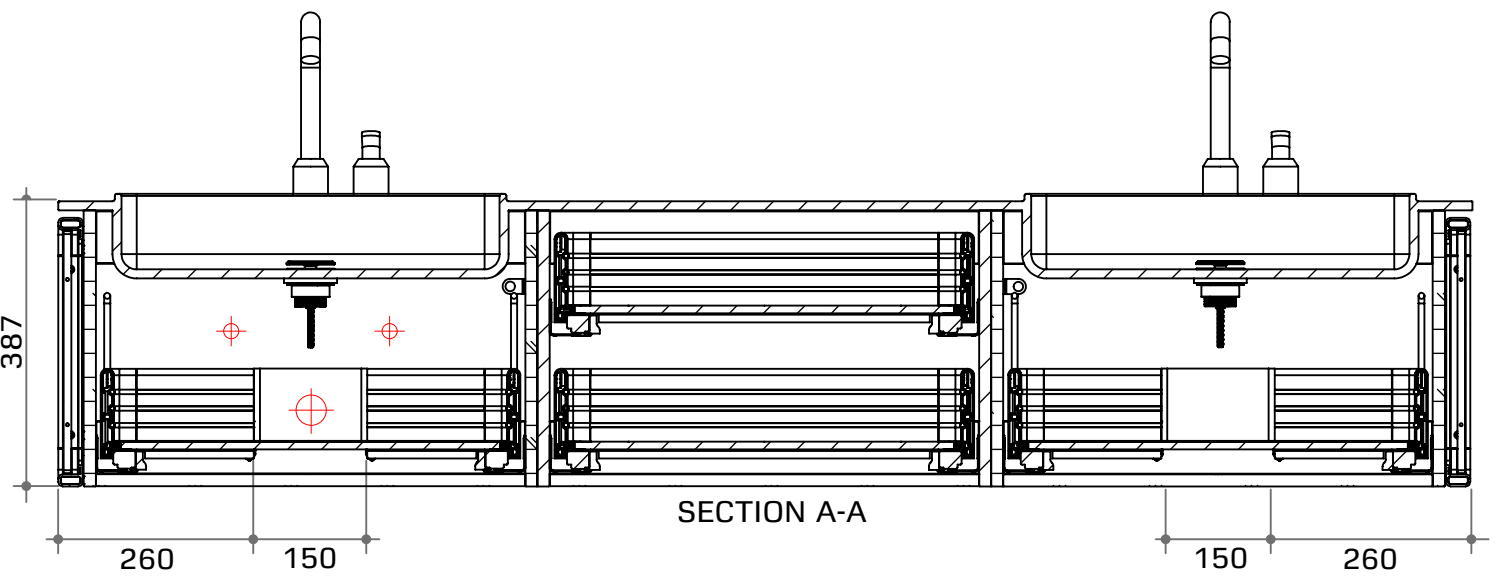

VIPP981
BATH MODULE
SMALL

1:10 on A4 | Measurements are in mm

VIPP982
BATH MODULE
MEDIUM

Worktop height: 850
Wall bracket height: 780

Clearance area for drain and pipes

SECTION A-A

SECTION B-B

1:10 on A4 | Measurements are in mm

**VIPP983
BATH MODULE
LARGE**

Worktop height: 850
Wall bracket height: 780

Clearance area for drain and pipes

1:10 on A4 | Measurements are in mm