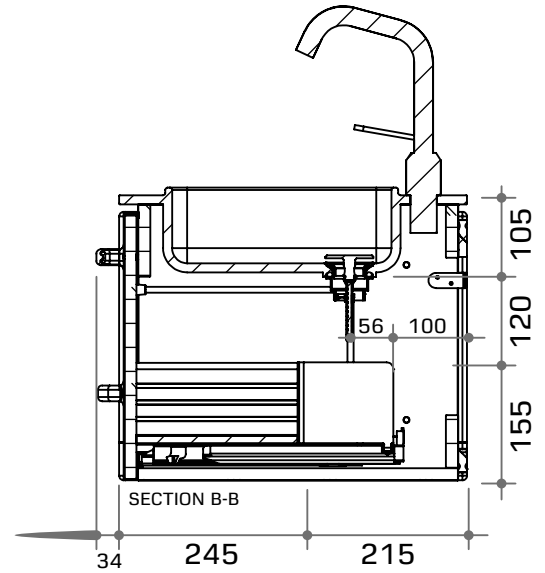

VIPP981
BATH MODULE
SMALL

1:10 on A4 | Measurements are in mm

VIPP982
BATH MODULE
MEDIUM

Worktop height: 850
Wall bracket height: 780

Clearance area for drain and pipes

SECTION A-A

SECTION B-B

1:10 on A4 | Measurements are in mm

**VIPP983
BATH MODULE
LARGE**

Worktop height: 850
Wall bracket height: 780

Clearance area for drain and pipes

1:10 on A4 | Measurements are in mm