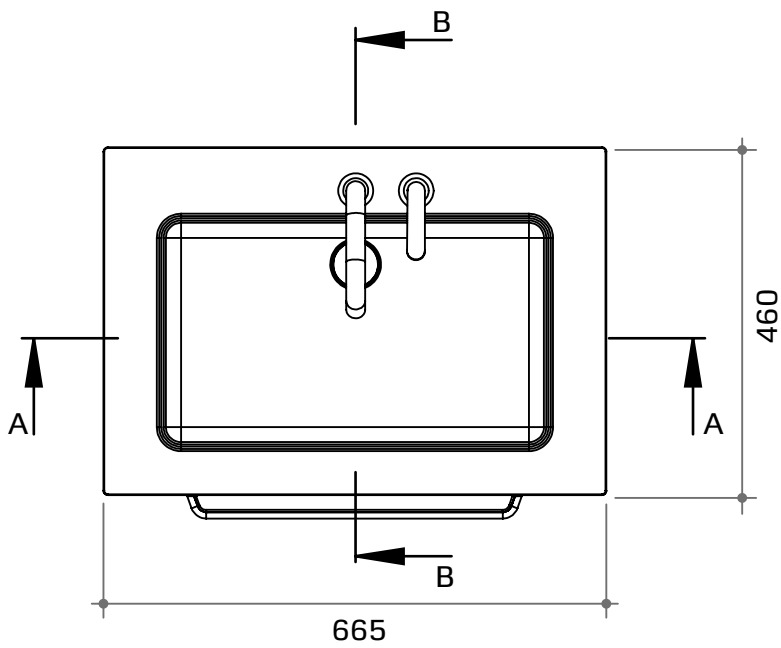

VIPP981
BATH MODULE
SMALL

1:10 on A4 | Measurements are in mm

VIPP982
BATH MODULE
MEDIUM

Worktop height: 850
Wall bracket height: 780

Clearance area for drain and pipes

SECTION A-A

SECTION B-B

1:10 on A4 | Measurements are in mm

**VIPP983
BATH MODULE
LARGE**

Worktop height: 850
Wall bracket height: 780

Clearance area for drain and pipes

1:10 on A4 | Measurements are in mm