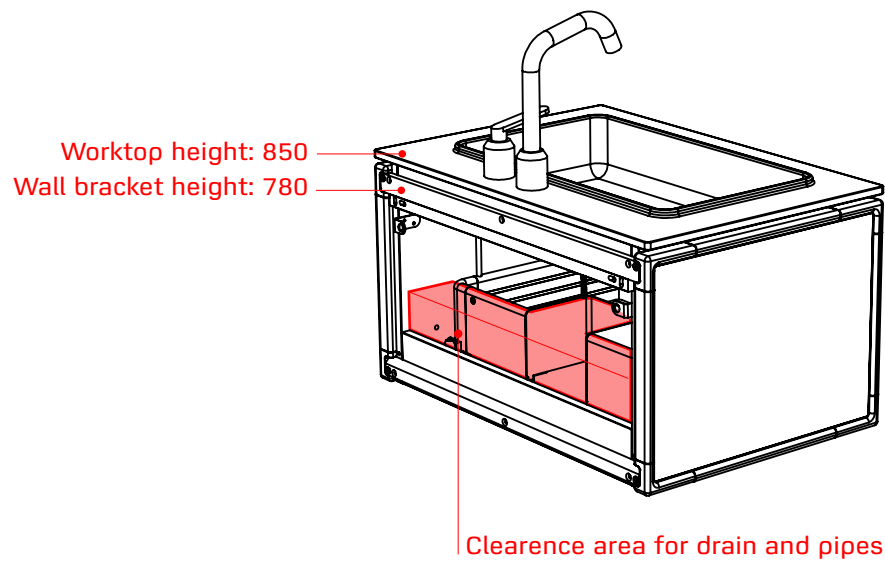

VIPP981
BATH MODULE
SMALL

1:10 on A4 | Measurements are in mm

VIPP982
BATH MODULE
MEDIUM

Worktop height: 850
Wall bracket height: 780

Clearance area for drain and pipes

SECTION A-A

SECTION B-B

1:10 on A4 | Measurements are in mm

**VIPP983
BATH MODULE
LARGE**

Worktop height: 850
Wall bracket height: 780

Clearance area for drain and pipes

1:10 on A4 | Measurements are in mm