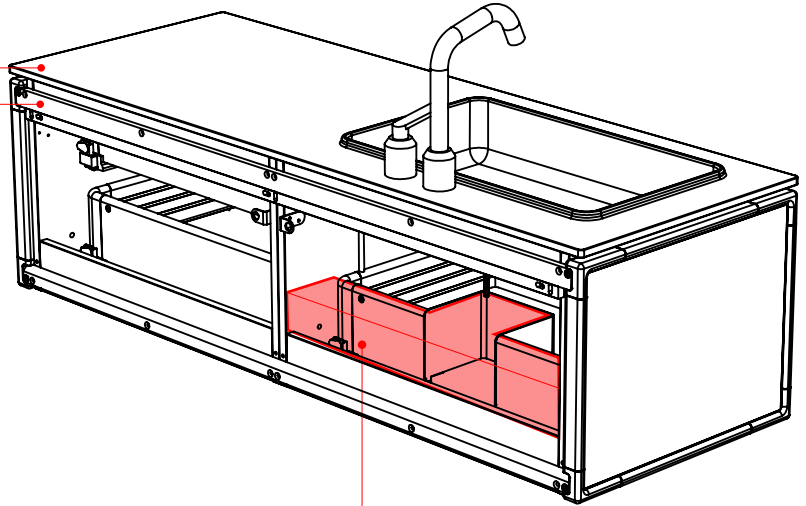

VIPP981
BATH MODULE
SMALL

1:10 on A4 | Measurements are in mm

VIPP982
BATH MODULE
MEDIUM

Worktop height: 850
Wall bracket height: 780

Clearance area for drain and pipes

SECTION A-A

SECTION B-B

1:10 on A4 | Measurements are in mm

**VIPP983
BATH MODULE
LARGE**

Worktop height: 850
Wall bracket height: 780

Clearance area for drain and pipes

1:10 on A4 | Measurements are in mm