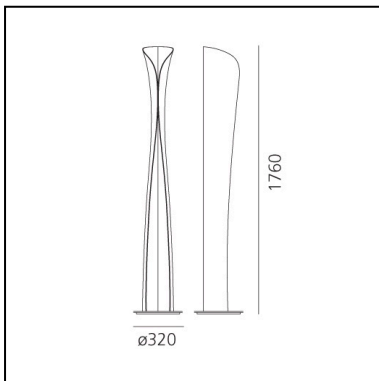

Cadmo Floor - LED - White/White 3000K

Karim Rashid

IP20  ENEC 

LUMINAIRE *

- Watt: **44W**
- Voltage: **220V-240V**
- Delivered lumen output: **4003lm**
- CCT: **3000K**
- Efficiency: **90%**
- Efficacy: **90.98lm/W**
- CRI: **90**

FEATURES

- Product Code: **1361020A**
- Colour: **White / White**
- Installation: **Floor**
- Material: **Steel**
- Series: **Design Collection**
- Environment: **Indoor**
- Area contract: **Hospitality, Residential**
- Emission: **Indirect And Diffused**
- design by: **Karim Rashid**

DIMENSIONS

- Height: **1740 mm**
- Diameter: **320 mm**

SOURCES INCLUDED

- Category: **Led**
- Number: **1**
- Watt: **44W**
- Delivered lumen output: **4042lm**
- Color temperature (K): **3000K**
- CRI: **90**
- Color Tolerance: **MacAdam 3SDCM**

SOURCES NOT INCLUDED

- Category: **LED RETROFIT**
- Number: **1**
- Watt: **10W**
- Socket: **GU10**
- Color temperature (K): **3000K**