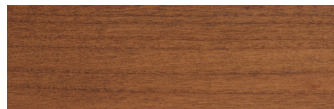

CHERRY
AR4 Dark oil