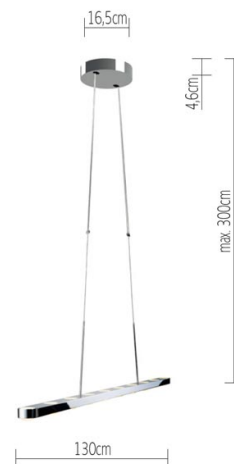

DANCE LED 10 alu pol

FA30-0

TECHNICAL SPECIFICATIONS

Lamp holder	LED
Mounting method	Pendant
Light emission	direct
Light distribution	symmetric
Level of light output efficiency	100 %
Colour temperature	2700 K
Colour rendering index (CRI)	>90
	warm white
Rated voltage (range)	220-240 V / 120 V
Power frequency	50/60 Hz
Power consumption (maximum)	22 W
Surface	polished
Housing material	die cast zinc
Type of lamp control gear	Driver
Ballast included	Yes
Protection class	I
Energy efficiency	A - A++
Dimmable	Yes
Type of Dimmer	Phasenabschnitt (elektronisch)
Length	1180 mm
Suspension length	-/2000 mm
Net weight	0,00 kg
Fire protection "F"	Yes